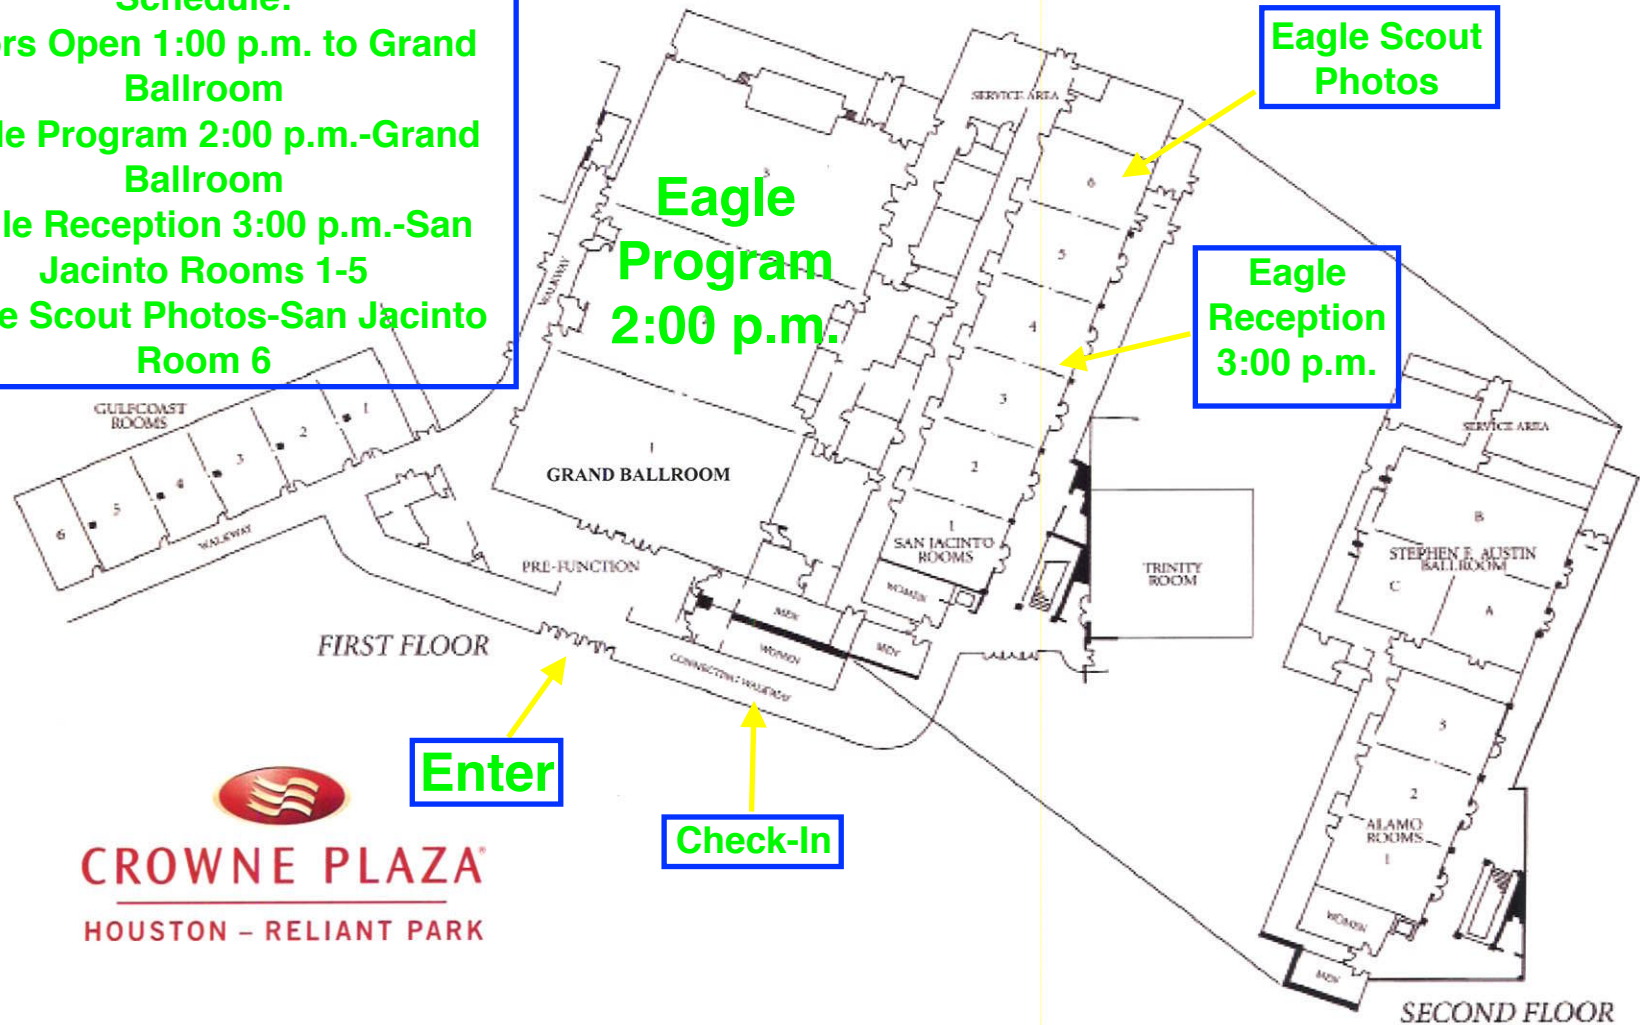

Meeting Space Diagram

Schedule:
Doors Open 1:00 p.m. to Grand Ballroom
Eagle Program 2:00 p.m.-Grand Ballroom
Eagle Reception 3:00 p.m.-San Jacinto Rooms 1-5
Eagle Scout Photos-San Jacinto Room 6

CROWNE PLAZA[®]
HOUSTON - RELIANT PARK